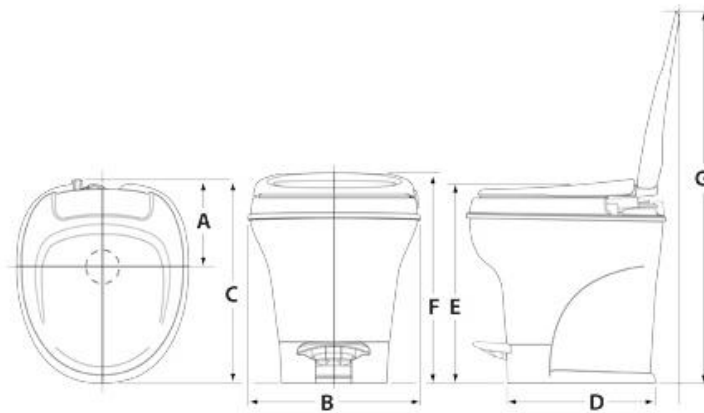

Product Details

High Profile Dimensions

A	B	C
9-1/2 in : 24.1 cm	15 in : 38.1 cm	20 in : 50.8 cm
D	E	F
10-1/8 in : 25.7 cm	17-1/2 in : 44.5 cm	19-1/2 in : 49.5 cm
G		
33-15/16 in : 86.1 cm		

Low Profile Dimensions

A	B	C
9-1/2 in : 24.1 cm	15 in : 38.1 cm	20 in : 50.8 cm
D	E	F
10-1/4 in : 26 cm	12 in : 30.5 cm	14 in : 35.6 cm
G		
28-7/16 in : 72.2 cm		

◆ Aqua-Magic® Style Plus

The Hybrid RV Toilet: China Bowl on a Polymer

Product Details		
High Profile Dimensions		
A	B	C
11 in : 27.9 cm	16 in : 40.6 cm	21-13/16 in : 55.4 cm
D	E	F
14-11/16 in : 37.3 cm	17-1/2 in : 44.5 cm	20 in : 50.8 cm
G		
33-1/2 in : 85 cm		
Low Profile Dimensions		
A	B	C
11 in : 27.9 cm	16 in : 40.6 cm	21-13/16 in : 55.4 cm
D	E	F
14-11/16 in : 37.3 cm	12-15/16 in : 32.8 cm	15 in : 38.1 cm
G		
28 in : 71.1 cm		

Product Details		
High Profile Dimensions		
A	B	C
7-5/8 in : 19.3 cm	15-1/8 in : 38.4 cm	17-13/16 in : 45.2 cm
D	E	F
12-5/8 in : 32 cm	17-1/2 in : 44.5 cm	18-1/2 in : 47 cm
G		
32-1/2 in : 82.6 cm		
Low Profile Dimensions		
A	B	C
7-5/8 in : 19.3 cm	15-1/8 in : 38.4 cm	17-13/16 in : 45.2 cm
D	E	F
12-5/8 in : 32 cm	12-15/16 in : 32.8 cm	14 in : 35.6 cm
G		
28 in : 71.1 cm		