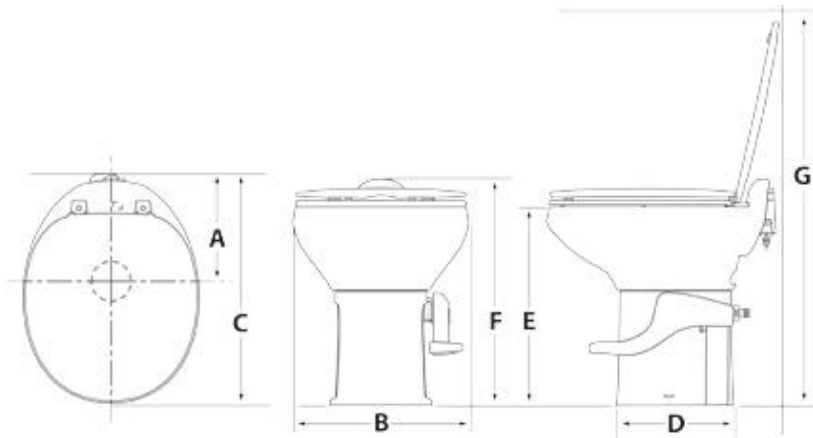

Product Details

High Profile Dimensions

A	B	C
9-1/2 in : 24.1 cm	15 in : 38.1 cm	20 in : 50.8 cm
D	E	F
10-1/8 in : 25.7 cm	17-1/2 in : 44.5 cm	19-1/2 in : 49.5 cm
G		
33-15/16 in : 86.1 cm		

Low Profile Dimensions

A	B	C
9-1/2 in : 24.1 cm	15 in : 38.1 cm	20 in : 50.8 cm
D	E	F
10-1/4 in : 26 cm	12 in : 30.5 cm	14 in : 35.6 cm
G		
28-7/16 in : 72.2 cm		

◆ Aqua-Magic® Style Plus

The Hybrid RV Toilet: China Bowl on a Polymer

Product Details		
High Profile Dimensions		
A	B	C
11 in : 27.9 cm	16 in : 40.6 cm	21-13/16 in : 55.4 cm
D	E	F
14-11/16 in : 37.3 cm	17-1/2 in : 44.5 cm	20 in : 50.8 cm
G		
33-1/2 in : 85 cm		
Low Profile Dimensions		
A	B	C
11 in : 27.9 cm	16 in : 40.6 cm	21-13/16 in : 55.4 cm
D	E	F
14-11/16 in : 37.3 cm	12-15/16 in : 32.8 cm	15 in : 38.1 cm
G		
28 in : 71.1 cm		

Product Details		
High Profile Dimensions		
A	B	C
7-5/8 in : 19.3 cm	15-1/8 in : 38.4 cm	17-13/16 in : 45.2 cm
D	E	F
12-5/8 in : 32 cm	17-1/2 in : 44.5 cm	18-1/2 in : 47 cm
G		
32-1/2 in : 82.6 cm		
Low Profile Dimensions		
A	B	C
7-5/8 in : 19.3 cm	15-1/8 in : 38.4 cm	17-13/16 in : 45.2 cm
D	E	F
12-5/8 in : 32 cm	12-15/16 in : 32.8 cm	14 in : 35.6 cm
G		
28 in : 71.1 cm		