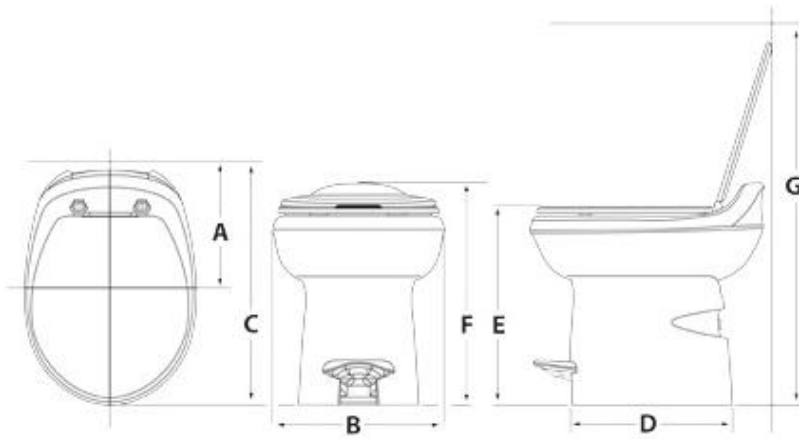

Product Details

High Profile Dimensions

A	B	C
9-1/2 in : 24.1 cm	15 in : 38.1 cm	20 in : 50.8 cm
D	E	F
10-1/8 in : 25.7 cm	17-1/2 in : 44.5 cm	19-1/2 in : 49.5 cm
G		
33-15/16 in : 86.1 cm		

Low Profile Dimensions

A	B	C
9-1/2 in : 24.1 cm	15 in : 38.1 cm	20 in : 50.8 cm
D	E	F
10-1/4 in : 26 cm	12 in : 30.5 cm	14 in : 35.6 cm
G		
28-7/16 in : 72.2 cm		

◆ Aqua-Magic® Style Plus

The Hybrid RV Toilet: China Bowl on a Polymer

Product Details		
High Profile Dimensions		
A	B	C
11 in : 27.9 cm	16 in : 40.6 cm	21-13/16 in : 55.4 cm
D	E	F
14-11/16 in : 37.3 cm	17-1/2 in : 44.5 cm	20 in : 50.8 cm
G		
33-1/2 in : 85 cm		
Low Profile Dimensions		
A	B	C
11 in : 27.9 cm	16 in : 40.6 cm	21-13/16 in : 55.4 cm
D	E	F
14-11/16 in : 37.3 cm	12-15/16 in : 32.8 cm	15 in : 38.1 cm
G		
28 in : 71.1 cm		

Product Details		
High Profile Dimensions		
A	B	C
7-5/8 in : 19.3 cm	15-1/8 in : 38.4 cm	17-13/16 in : 45.2 cm
D	E	F
12-5/8 in : 32 cm	17-1/2 in : 44.5 cm	18-1/2 in : 47 cm
G		
32-1/2 in : 82.6 cm		
Low Profile Dimensions		
A	B	C
7-5/8 in : 19.3 cm	15-1/8 in : 38.4 cm	17-13/16 in : 45.2 cm
D	E	F
12-5/8 in : 32 cm	12-15/16 in : 32.8 cm	14 in : 35.6 cm
G		
28 in : 71.1 cm		